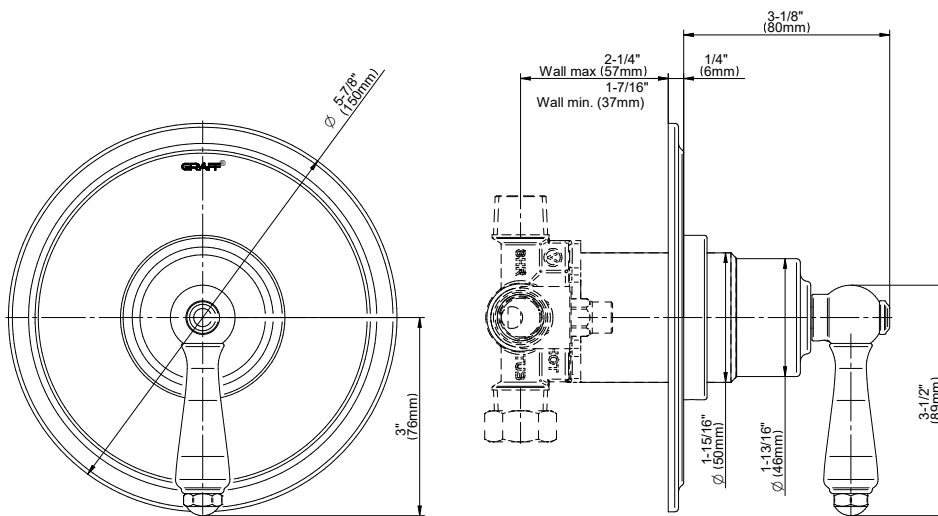

The measurements shown are for reference only. Products and specifications shown are subject to change without notice. Revised 03/2018

www.graff-designs.com | phone: 800-954-4723